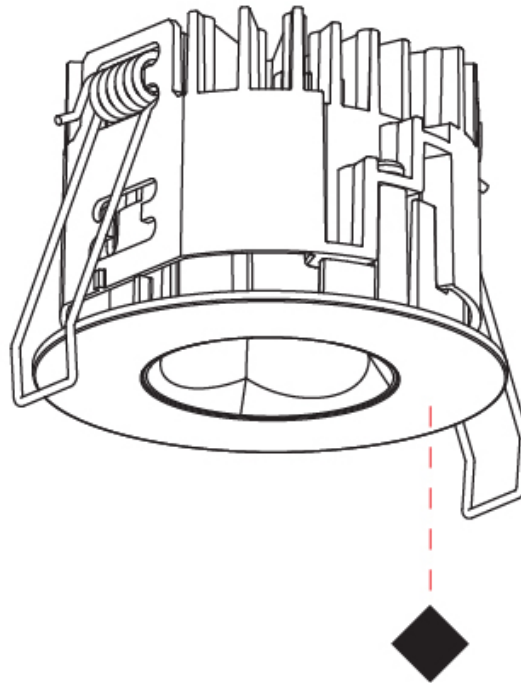

OIKO PRO ROUND RECESSED

A35872-

PROJECT

TYPE

SPECIFIER

QUANTITY

DATE

A