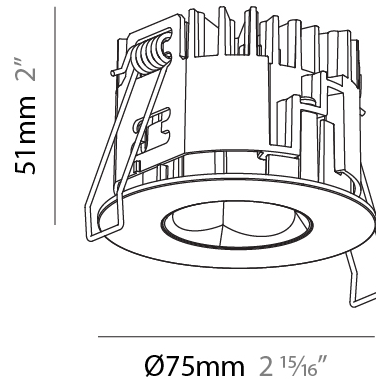

GENERAL

Series: Oiko Pro
Subseries: Oiko Pro Round
Brand: Prolicht
Division: Architectural
Mounting Type: Recessed
Mounting Location: Ceiling
Subcategory: Downlight

PHYSICAL

Shape: Round
Diameter (mm): 75
Diameter (in): 2 15/16
Height (mm): 51
Height (in): 2
Ceiling Thickness (mm): 1 - 25
Ceiling Thickness (in): 1/16 - 1 3/16
Min. Recessing Depth (mm): 55
Min. Recessing Depth (in): 2 3/16
Light Distribution: Direct
Diffuser: Lens Pack - Spread Lens / Linear Spread Lens / Honeycomb Louver
Fixture Finish: SSR / BKV / CWI / CRY / HAB / UFT / ITA / RUA / FTG / MYG / LOD / PUS / FRO / FUP / KIA / POP / BLS / SPG / MEY / GOH / GUM / CHC / COM / ABZ / JAG / OBR / MOS / ROR
Fixture Material: Aluminum Die Cast
Cut-out Measurements: 68mm / 2 11/16" Diameter

ELECTRICAL

Lamp Type: LED (Zhaga Standard)
Input Wattage (W): 14
Total Output Wattage (W): 12.7
Dimming: Dali Dimming
Driver Included: No
Driver Location: Recessed Housing
Driver Type: Constant Current - Universal (120Vac only for DALI driver)
Driver Class: Class 2
Input Voltage (V): 120 - 277
Constant Current (MA): 700

LED

Color Temperature (°K): 2700-6500 Tunable White
Max. Delivered Lumen (lm): 1240
Nominal Lumen (lm): 1460
CRI: >93 CRI
Lamp Life (hrs): 50000
Special LEDs offerings: Tunable White

OPTICAL

Reflector°: 52
Adjustability: Fixed

RATINGS AND CERTIFICATIONS

Certified By: Certified for North American Standards
IP rating: IP20